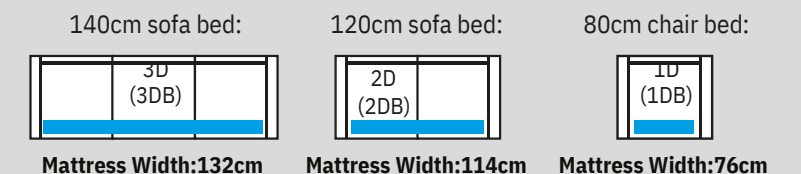

**3 fold action is 140Kg total max occupancy weight**

### DELUXE ACTION & SPRUNG MATTRESS

A two fold metal action with beech slats. Complemented by a deluxe sprung mattress. For everyday use.

**Mattress thickness: 11.5cm**  
**Mattress Length: 183cm**

**2 fold action is 160Kg total max occupancy weight**