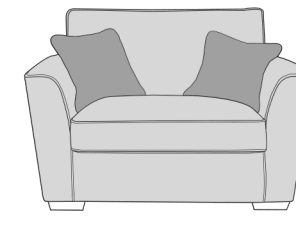

## STANDARD BACK

LH2, RFC, FST (L2, RFC, P) Group

FST, LFC, RH2 (P, LFC, R2) Group

L2S, RFC, FST (L2S, RFC, P) Group

FST, LFC, R2S (P, LFC, R2S) Group

LH2, COR, RH1 (L2, CO, R1) Group

LH1, COR, RH2 (L1, CO, R2) Group

L2S, COR, RH1 (L2S, CO, R1) Group

LH1, COR, R2S (L1, COR, R2S) Group

LH2, R2C (L2, R2C) Group

L2C, RH2 (L2C, R2) Group

LH2, COR, RH2 (L2, CO, R2) Group

LH1, COR, RH1 (L1, CO, R1) Group

ALU (AU)

4 Seater modular sofa (4MD)

3 Seater sofa (3ST)

2 Seater sofa (2ST)

Love chair (LOV)

Arm chair (1ST)

3 Seater Sofa Bed (3SB, 3DB)

(Available in Standard or Deluxe)

2 Seater Sofa Bed (2SB, 2DB)

(Available in Standard or Deluxe)

Chair Sofa Bed (1SB, 1DB)

(Available in Standard or Deluxe)

Large Footstool (FST)

Standard Back Scatter Cushions

Front = Cover 2  
Piping = Cover1  
Back = Cover1