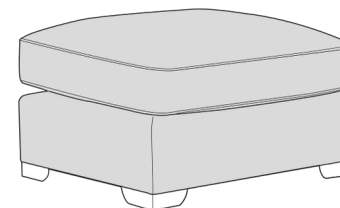

L2S, COR, RH1 (L2S, CO, R1) Group

LH1, COR, R2S (L1, COR, R2S) Group

LH2, R2C (L2, R2C) Group

L2C, RH2 (L2C, R2) Group

LH2, COR, RH2 (L2, CO, R2) Group

LH1, COR, RH1 (L1, CO, R1) Group

ALU (AU)

4 Seater modular sofa (4MD)

3 Seater sofa (3ST)

2 Seater sofa (2ST)

Love chair (LOV)

Arm chair (1ST)

3 Seater Sofa Bed (3SB, 3DB)

(Available in Standard or Deluxe)

2 Seater Sofa Bed (2SB, 2DB)

(Available in Standard or Deluxe)

Chair Sofa Bed (1SB, 1DB)

(Available in Standard or Deluxe)

Large Footstool (FST)

Standard Back Scatter Cushions

Front = Cover 2  
Piping = Cover1  
Back = Cover1