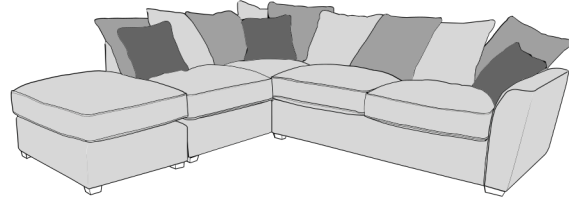

3 Seater sofa (3ST)

2 Seater sofa (2ST)

Love chair (LOV)

Arm chair (1ST)

3 Seater Sofa Bed (3SB, 3DB)

(Available in Standard or Deluxe)

2 Seater Sofa Bed (2SB, 2DB)

(Available in Standard or Deluxe)

Chair Sofa Bed (1SB, 1DB)

(Available in Standard or Deluxe)

Large Footstool (FST)

Standard Back Scatter Cushions

Front = Cover 2  
Piping = Cover1  
Back = Cover1

# Fantasy COVER GUIDE - PILLOW BACK

Please use this guide when ordering the following pieces to clarify cover options.

## PILLOW BACK

LH2, RFC, FST (L2, RFC, P) Group

FST, LFC, RH2 (P, LFC, R2) Group

L2S, RFC, FST (L2S, RFC, P) Group

FST, LFC, R2S (P, LFC, R2S) Group

LH2, COR, RH1 (L2, CO, R1) Group

LH1, COR, RH2 (L1, CO, R2) Group