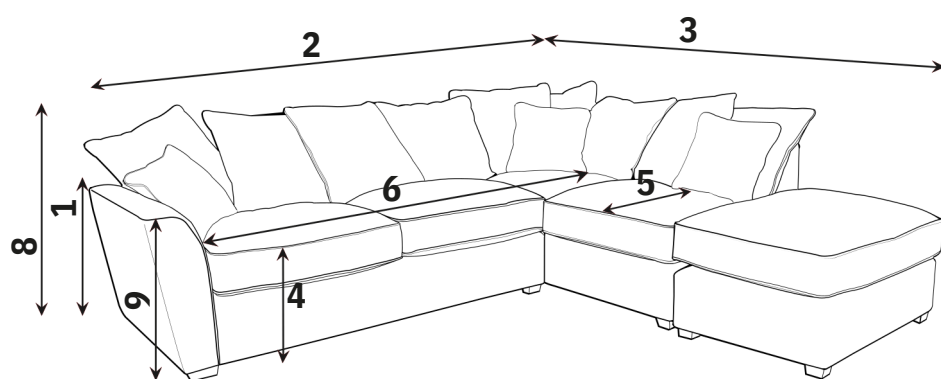

DIMENSION GUIDE