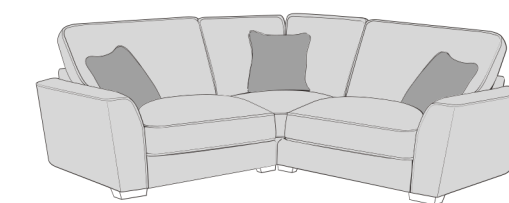

## STANDARD BACK

LH2, RFC, FST (L2, RFC, P) Group

FST, LFC, RH2 (P, LFC, R2) Group

L2S, RFC, FST (L2S, RFC, P) Group

FST, LFC, R2S (P, LFC, R2S) Group

LH2, COR, RH1 (L2, CO, R1) Group

LH1, COR, RH2 (L1, CO, R2) Group

L2S, COR, RH1 (L2S, CO, R1) Group

LH1, COR, R2S (L1, COR, R2S) Group

LH2, R2C (L2, R2C) Group

L2C, RH2 (L2C, R2) Group

LH2, COR, RH2 (L2, CO, R2) Group

LH1, COR, RH1 (L1, CO, R1) Group

ALU (AU)

4 Seater modular sofa (4MD)

3 Seater sofa (3ST)

2 Seater sofa (2ST)

Love chair (LOV)

Arm chair (1ST)

3 Seater Sofa Bed (3SB, 3DB)

(Available in Standard or Deluxe)

2 Seater Sofa Bed (2SB, 2DB)

(Available in Standard or Deluxe)

Chair Sofa Bed (1SB, 1DB)

(Available in Standard or Deluxe)

Large Footstool (FST)

Standard Back Scatter Cushions

Front = Cover 2  
Piping = Cover1  
Back = Cover1