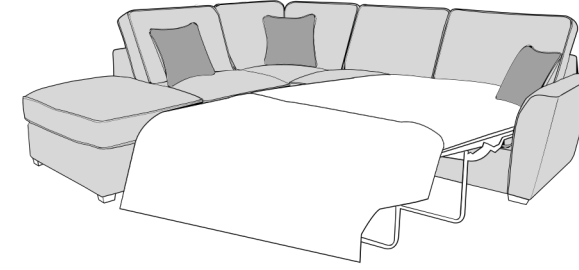

## STANDARD BACK

LH2, RFC, FST (L2, RFC, P) Group

FST, LFC, RH2 (P, LFC, R2) Group

L2S, RFC, FST (L2S, RFC, P) Group

FST, LFC, R2S (P, LFC, R2S) Group

LH2, COR, RH1 (L2, CO, R1) Group

LH1, COR, RH2 (L1, CO, R2) Group

L2S, COR, RH1 (L2S, CO, R1) Group

LH1, COR, R2S (L1, COR, R2S) Group

LH2, R2C (L2, R2C) Group

L2C, RH2 (L2C, R2) Group

LH2, COR, RH2 (L2, CO, R2) Group

LH1, COR, RH1 (L1, CO, R1) Group

ALU (AU)

4 Seater modular sofa (4MD)

3 Seater sofa (3ST)

2 Seater sofa (2ST)

Love chair (LOV)

Arm chair (1ST)

3 Seater Sofa Bed (3SB, 3DB)

(Available in Standard or Deluxe)

2 Seater Sofa Bed (2SB, 2DB)

(Available in Standard or Deluxe)

Chair Sofa Bed (1SB, 1DB)

(Available in Standard or Deluxe)

Large Footstool (FST)

Standard Back Scatter Cushions

Front = Cover 2  
Piping = Cover1  
Back = Cover1