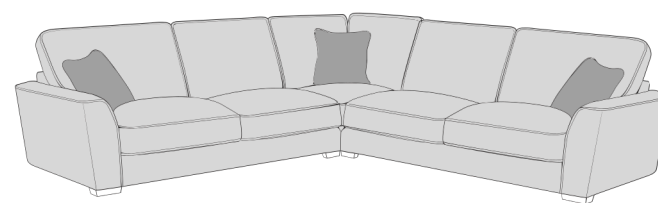

## STANDARD BACK

LH2, RFC, FST (L2, RFC, P) Group

FST, LFC, RH2 (P, LFC, R2) Group

L2S, RFC, FST (L2S, RFC, P) Group

FST, LFC, R2S (P, LFC, R2S) Group

LH2, COR, RH1 (L2, CO, R1) Group

LH1, COR, RH2 (L1, CO, R2) Group

L2S, COR, RH1 (L2S, CO, R1) Group

LH1, COR, R2S (L1, COR, R2S) Group

LH2, R2C (L2, R2C) Group

L2C, RH2 (L2C, R2) Group

LH2, COR, RH2 (L2, CO, R2) Group

LH1, COR, RH1 (L1, CO, R1) Group

ALU (AU)

4 Seater modular sofa (4MD)

3 Seater sofa (3ST)

2 Seater sofa (2ST)

Love chair (LOV)

Arm chair (1ST)

3 Seater Sofa Bed (3SB, 3DB)

(Available in Standard or Deluxe)

2 Seater Sofa Bed (2SB, 2DB)

(Available in Standard or Deluxe)

Chair Sofa Bed (1SB, 1DB)

(Available in Standard or Deluxe)

Large Footstool (FST)

Standard Back Scatter Cushions

Front = Cover 2  
Piping = Cover1  
Back = Cover1