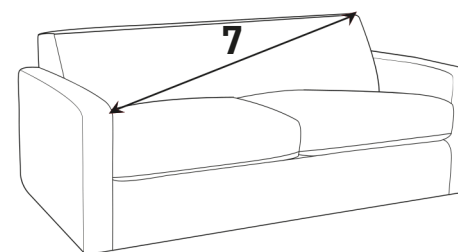

Check the diagonal access dimension to ensure furniture will fit in your home.

- **1 - HEIGHT**
- **2 - WIDTH**
- **3 - DEPTH**
- **4 - SEAT HEIGHT**
- **5 - SEAT DEPTH (STD & PILLOW)**
- **6 - SEAT WIDTH**
- **7 - DIAGONAL ACCESS**
- **8 - OUTBACK HEIGHT**
- **9 - ARM HEIGHT**

Illustrations used for reference only.

Please note : All dimension are approximate. Allow tolerance of +/- 2.5cm.
Depth measurement includes seat cushion overhang.

Extra Flex®

A high density foam base seat interior with a hand-rolled carded fibre, channelled topper which provides both softness and support.

CARE GUIDE

Extraflex seat cushions should be **plumped up on a regular basis** to help maintain the aesthetic appeal of your upholstery, the plumping of cushions is essential to help retain the comfort and softness of any piece of upholstered furniture.

To improve the longevity of your hand-made furniture, we recommend rotating cushions (where applicable).

For further information on maintaining your furniture please refer to the care guide located under the seat platform.