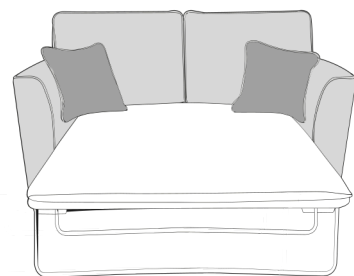

L2S, COR, RH1 (L2S, CO, R1) Group

LH1, COR, R2S (L1, COR, R2S) Group

LH2, R2C (L2, R2C) Group

L2C, RH2 (L2C, R2) Group

LH2, COR, RH2 (L2, CO, R2) Group

LH1, COR, RH1 (L1, CO, R1) Group

ALU (AU)

4 Seater modular sofa (4MD)

3 Seater sofa (3ST)

2 Seater sofa (2ST)

Love chair (LOV)

Arm chair (1ST)

3 Seater Sofa Bed (3SB, 3DB)

(Available in Standard or Deluxe)

2 Seater Sofa Bed (2SB, 2DB)

(Available in Standard or Deluxe)

Chair Sofa Bed (1SB, 1DB)

(Available in Standard or Deluxe)

Large Footstool (FST)

Standard Back Scatter Cushions

Front = Cover 2  
Piping = Cover1  
Back = Cover1