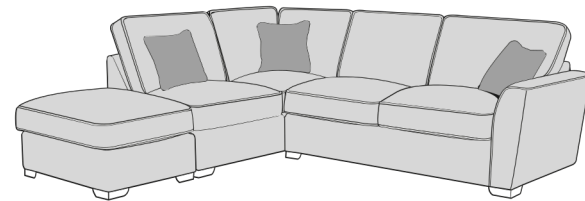

**Extra Flex**<sup>®</sup>  
Soft, Supportive Seating

# Fantasy COVER GUIDE - STANDARD BACK

Please use this guide when ordering the following pieces to clarify cover options.

## STANDARD BACK

LH2, RFC, FST (L2, RFC, P) Group

FST, LFC, RH2 (P, LFC, R2) Group

L2S, RFC, FST (L2S, RFC, P) Group

FST, LFC, R2S (P, LFC, R2S) Group

LH2, COR, RH1 (L2, CO, R1) Group

LH1, COR, RH2 (L1, CO, R2) Group

3 Seater sofa (3ST)

2 Seater sofa (2ST)

Love chair (LOV)

Arm chair (1ST)

3 Seater Sofa Bed (3SB, 3DB)

(Available in Standard or Deluxe)

2 Seater Sofa Bed (2SB, 2DB)

(Available in Standard or Deluxe)