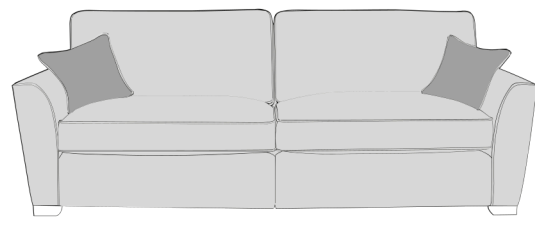

## STANDARD BACK

LH2, RFC, FST (L2, RFC, P) Group

FST, LFC, RH2 (P, LFC, R2) Group

L2S, RFC, FST (L2S, RFC, P) Group

FST, LFC, R2S (P, LFC, R2S) Group

LH2, COR, RH1 (L2, CO, R1) Group

LH1, COR, RH2 (L1, CO, R2) Group

L2S, COR, RH1 (L2S, CO, R1) Group

LH1, COR, R2S (L1, COR, R2S) Group

LH2, R2C (L2, R2C) Group

L2C, RH2 (L2C, R2) Group

LH2, COR, RH2 (L2, CO, R2) Group

LH1, COR, RH1 (L1, CO, R1) Group

ALU (AU)

4 Seater modular sofa (4MD)

3 Seater sofa (3ST)

2 Seater sofa (2ST)

Love chair (LOV)

Arm chair (1ST)

3 Seater Sofa Bed (3SB, 3DB)

(Available in Standard or Deluxe)

2 Seater Sofa Bed (2SB, 2DB)

(Available in Standard or Deluxe)

Chair Sofa Bed (1SB, 1DB)

(Available in Standard or Deluxe)

Large Footstool (FST)

Standard Back Scatter Cushions

Front = Cover 2  
Piping = Cover1  
Back = Cover1