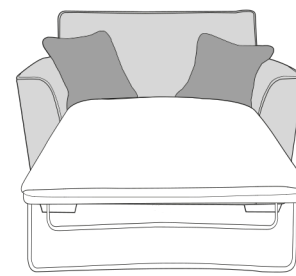

3 Seater sofa (3ST)

2 Seater sofa (2ST)

Love chair (LOV)

Arm chair (1ST)

3 Seater Sofa Bed (3SB, 3DB)

(Available in Standard or Deluxe)

2 Seater Sofa Bed (2SB, 2DB)

(Available in Standard or Deluxe)

Chair Sofa Bed (1SB, 1DB)

(Available in Standard or Deluxe)

Large Footstool (FST)

Standard Back Scatter Cushions

Front = Cover 2  
Piping = Cover1  
Back = Cover1