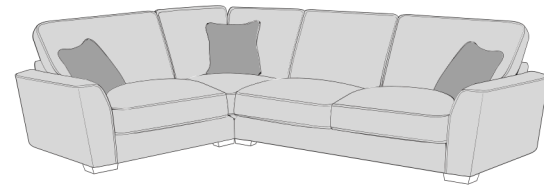

## STANDARD BACK

LH2, RFC, FST (L2, RFC, P) Group

FST, LFC, RH2 (P, LFC, R2) Group

L2S, RFC, FST (L2S, RFC, P) Group

FST, LFC, R2S (P, LFC, R2S) Group

LH2, COR, RH1 (L2, CO, R1) Group

LH1, COR, RH2 (L1, CO, R2) Group

L2S, COR, RH1 (L2S, CO, R1) Group

LH1, COR, R2S (L1, COR, R2S) Group

LH2, R2C (L2, R2C) Group

L2C, RH2 (L2C, R2) Group

LH2, COR, RH2 (L2, CO, R2) Group

LH1, COR, RH1 (L1, CO, R1) Group

ALU (AU)

4 Seater modular sofa (4MD)

3 Seater sofa (3ST)

2 Seater sofa (2ST)

Love chair (LOV)

Arm chair (1ST)

3 Seater Sofa Bed (3SB, 3DB)

(Available in Standard or Deluxe)

2 Seater Sofa Bed (2SB, 2DB)

(Available in Standard or Deluxe)

Chair Sofa Bed (1SB, 1DB)

(Available in Standard or Deluxe)

Large Footstool (FST)

Standard Back Scatter Cushions

Front = Cover 2  
Piping = Cover1  
Back = Cover1