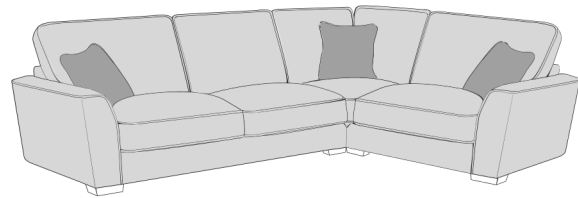

LH2, COR, RH1 (L2, CO, R1) Group