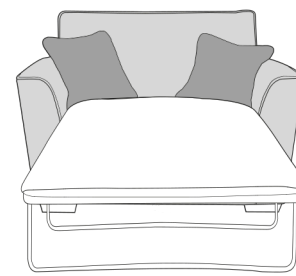

L2C, RH2 (L2C, R2) Group

LH2, COR, RH2 (L2, CO, R2) Group

LH1, COR, RH1 (L1, CO, R1) Group

ALU (AU)

4 Seater modular sofa (4MD)

3 Seater sofa (3ST)

2 Seater sofa (2ST)

Love chair (LOV)

Arm chair (1ST)

3 Seater Sofa Bed (3SB, 3DB)

(Available in Standard or Deluxe)

2 Seater Sofa Bed (2SB, 2DB)

(Available in Standard or Deluxe)

Chair Sofa Bed (1SB, 1DB)

(Available in Standard or Deluxe)

Large Footstool P (FST)

Standard Back Scatter Cushions

Front = Cover 2
Piping = Cover 1
Back = Cover 1

ATLANTIA COVER GUIDE - PILLOW BACK

Please use this guide when ordering the following pieces to clarify cover options.

PILLOW BACK