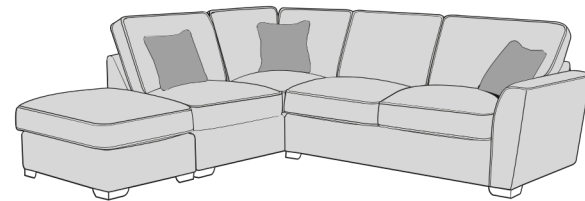

10/04/2024

ATLANTIA COVER GUIDE - STANDARD BACK

Please use this guide when ordering the following pieces to clarify cover options.

STANDARD BACK

LH2, RFC, FST (L2, RFC, P) Group

FST, LFC, RH2 (P, LFC, R2) Group

L2C, RH2 (L2C, R2) Group

LH2, COR, RH2 (L2, CO, R2) Group

LH1, COR, RH1 (L1, CO, R1) Group

ALU (AU)

4 Seater modular sofa (4MD)

3 Seater sofa (3ST)

2 Seater sofa (2ST)

Love chair (LOV)

Arm chair (1ST)

3 Seater Sofa Bed (3SB, 3DB)

(Available in Standard or Deluxe)

2 Seater Sofa Bed (2SB, 2DB)

(Available in Standard or Deluxe)

Chair Sofa Bed (1SB, 1DB)

(Available in Standard or Deluxe)

Large Footstool P (FST)