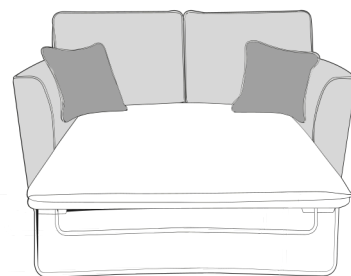

L2C, RH2 (L2C, R2) Group

LH2, COR, RH2 (L2, CO, R2) Group

LH1, COR, RH1 (L1, CO, R1) Group

ALU (AU)

4 Seater modular sofa (4MD)

3 Seater sofa (3ST)

2 Seater sofa (2ST)

Love chair (LOV)

Arm chair (1ST)

3 Seater Sofa Bed (3SB, 3DB)

(Available in Standard or Deluxe)

2 Seater Sofa Bed (2SB, 2DB)

(Available in Standard or Deluxe)

Chair Sofa Bed (1SB, 1DB)

(Available in Standard or Deluxe)

Large Footstool P (FST)

Standard Back Scatter Cushions

Front = Cover 2
Piping = Cover 1
Back = Cover 1

ATLANTIA COVER GUIDE - PILLOW BACK

Please use this guide when ordering the following pieces to clarify cover options.

PILLOW BACK