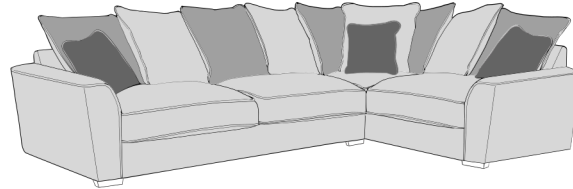

Arm chair (1ST)

3 Seater Sofa Bed (3SB, 3DB)

(Available in Standard or Deluxe)

2 Seater Sofa Bed (2SB, 2DB)

(Available in Standard or Deluxe)

Chair Sofa Bed (1SB, 1DB)

(Available in Standard or Deluxe)

Large Footstool P (FST)

Standard Back Scatter Cushions

Front = Cover 2
Piping = Cover 1
Back = Cover 1

ATLANTIA COVER GUIDE - PILLOW BACK

Please use this guide when ordering the following pieces to clarify cover options.

PILLOW BACK

LH2, RFC, FST (L2, RFC, P) Group

FST, LFC, RH2 (P, LFC, R2) Group

L2S, RFC, FST (L2S, RFC, P) Group

FST, LFC, R2S (P, LFC, R2S) Group

LH2, COR, RH1 (L2, CO, R1) Group

LH1, COR, RH2 (L1, CO, R2) Group

L2S, COR, RH1 (L2S, CO, R1) Group

LH1, COR, RH2 (L1, CO, R2S) Group

L2, R2C (LH2, R2C) Group

L2C, R2 (L2C, RH2) Group

L2, CO, R2 (LH2, COR, RH2) Group

L1, CO, R1 (LH1, COR, RH2) Group

ALU (AU)

4 Seater modular sofa (4MD)

3 Seater sofa (3ST)