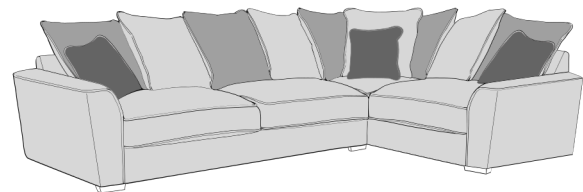

Arm chair (1ST)

3 Seater Sofa Bed (3SB, 3DB)

(Available in Standard or Deluxe)

2 Seater Sofa Bed (2SB, 2DB)

(Available in Standard or Deluxe)

Chair Sofa Bed (1SB, 1DB)

(Available in Standard or Deluxe)

Large Footstool P (FST)

Standard Back Scatter Cushions

Front = Cover 2
Piping = Cover 1
Back = Cover 1

ATLANTIA COVER GUIDE - PILLOW BACK

Please use this guide when ordering the following pieces to clarify cover options.

PILLOW BACK

LH2, RFC, FST (L2, RFC, P) Group

FST, LFC, RH2 (P, LFC, R2) Group

L2S, RFC, FST (L2S, RFC, P) Group

FST, LFC, R2S (P, LFC, R2S) Group

LH2, COR, RH1 (L2, CO, R1) Group

LH1, COR, RH2 (L1, CO, R2) Group

L2S, COR, RH1 (L2S, CO, R1) Group

LH1, COR, RH2 (L1, CO, R2S) Group

L2, R2C (LH2, R2C) Group

L2C, R2 (L2C, RH2) Group

L2, CO, R2 (LH2, COR, RH2) Group

L1, CO, R1 (LH1, COR, RH2) Group

ALU (AU)

4 Seater modular sofa (4MD)

3 Seater sofa (3ST)