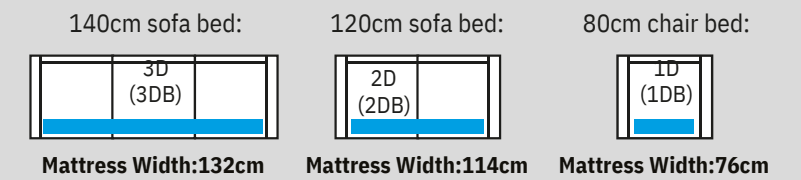

Mattress Length: 185cm

3 fold action is 140Kg total max occupancy weight

DELUXE ACTION & SPRUNG MATTRESS

A two fold metal action with beech slats. Complemented by a deluxe sprung mattress. For everyday use.

Mattress thickness: 11.5cm

Mattress Length: 183cm

2 fold action is 160Kg total max occupancy weight

Sofa beds available as standard back only

foamflex™

Our expertly engineered foam seat interior gives you the comfort of fibre with the retention of foam.