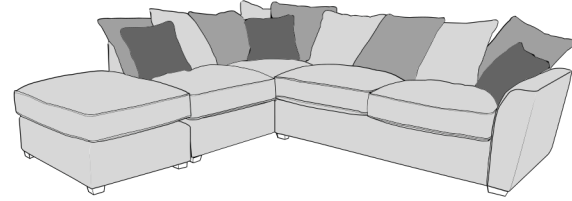

FST, LFC, RH2 (P, LFC, R2) Group