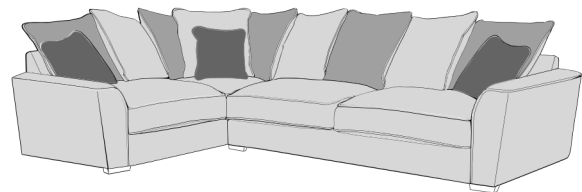

Arm chair (1ST)

3 Seater Sofa Bed (3SB, 3DB)

(Available in Standard or Deluxe)

2 Seater Sofa Bed (2SB, 2DB)

(Available in Standard or Deluxe)

Chair Sofa Bed (1SB, 1DB)

(Available in Standard or Deluxe)

Large Footstool P (FST)

Standard Back Scatter Cushions

Front = Cover 2
Piping = Cover 1
Back = Cover 1

ATLANTIA COVER GUIDE - PILLOW BACK

Please use this guide when ordering the following pieces to clarify cover options.

PILLOW BACK

LH2, RFC, FST (L2, RFC, P) Group

FST, LFC, RH2 (P, LFC, R2) Group

L2S, RFC, FST (L2S, RFC, P) Group

FST, LFC, R2S (P, LFC, R2S) Group

LH2, COR, RH1 (L2, CO, R1) Group

LH1, COR, RH2 (L1, CO, R2) Group

L2S, COR, RH1 (L2S, CO, R1) Group

LH1, COR, RH2 (L1, CO, R2S) Group

L2, R2C (LH2, R2C) Group

L2C, R2 (L2C, RH2) Group

L2, CO, R2 (LH2, COR, RH2) Group

L1, CO, R1 (LH1, COR, RH2) Group

ALU (AU)

4 Seater modular sofa (4MD)

3 Seater sofa (3ST)