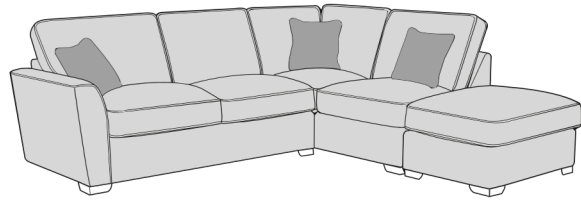

Please note that colour shadings can vary slightly from each roll of fabric.
We cannot guarantee a precise match to these samples or between cut lengths and upholstered goods.

foamflex™
Award Winning Seating Technology

10/04/2024

ATLANTIA COVER GUIDE - STANDARD BACK

Please use this guide when ordering the following pieces to clarify cover options.

STANDARD BACK

LH2, RFC, FST (L2, RFC, P) Group

FST, LFC, RH2 (P, LFC, R2) Group

L2C, RH2 (L2C, R2) Group

LH2, COR, RH2 (L2, CO, R2) Group

LH1, COR, RH1 (L1, CO, R1) Group

ALU (AU)

4 Seater modular sofa (4MD)

3 Seater sofa (3ST)

2 Seater sofa (2ST)

Love chair (LOV)

Arm chair (1ST)

3 Seater Sofa Bed (3SB, 3DB)

(Available in Standard or Deluxe)

2 Seater Sofa Bed (2SB, 2DB)

(Available in Standard or Deluxe)

Chair Sofa Bed (1SB, 1DB)

(Available in Standard or Deluxe)

Large Footstool P (FST)