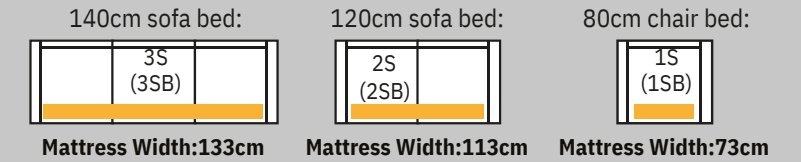

SOFABEDS: 2 SLEEP OPTIONS

STANDARD ACTION & FOAM MATTRESS

A three fold metal action with a sprung 'polyprop' base. Complemented by a high performance foam mattress. For occasional use only.

Mattress Thickness: 6cm

Mattress Length: 185cm

3 fold action is 140Kg total max occupancy weight

DELUXE ACTION & SPRUNG MATTRESS

A two fold metal action with beech slats. Complemented by a deluxe sprung mattress. For everyday use.

Mattress thickness: 11.5cm

Mattress Length: 183cm

2 fold action is 160Kg total max occupancy weight

Sofa beds available as standard back only

foamflex™

Our expertly engineered foam seat interior gives you the comfort of fibre with the retention of foam.