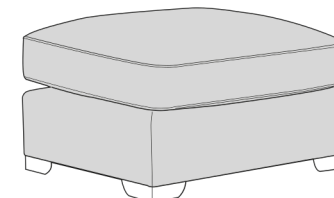

L2C, RH2 (L2C, R2) Group

LH2, COR, RH2 (L2, CO, R2) Group

LH1, COR, RH1 (L1, CO, R1) Group

ALU (AU)

4 Seater modular sofa (4MD)

3 Seater sofa (3ST)

2 Seater sofa (2ST)

Love chair (LOV)

Arm chair (1ST)

3 Seater Sofa Bed (3SB, 3DB)

(Available in Standard or Deluxe)

2 Seater Sofa Bed (2SB, 2DB)

(Available in Standard or Deluxe)

Chair Sofa Bed (1SB, 1DB)

(Available in Standard or Deluxe)

Large Footstool P (FST)

Standard Back Scatter Cushions

Front = Cover 2
Piping = Cover 1
Back = Cover 1

ATLANTIA COVER GUIDE - PILLOW BACK

Please use this guide when ordering the following pieces to clarify cover options.

PILLOW BACK