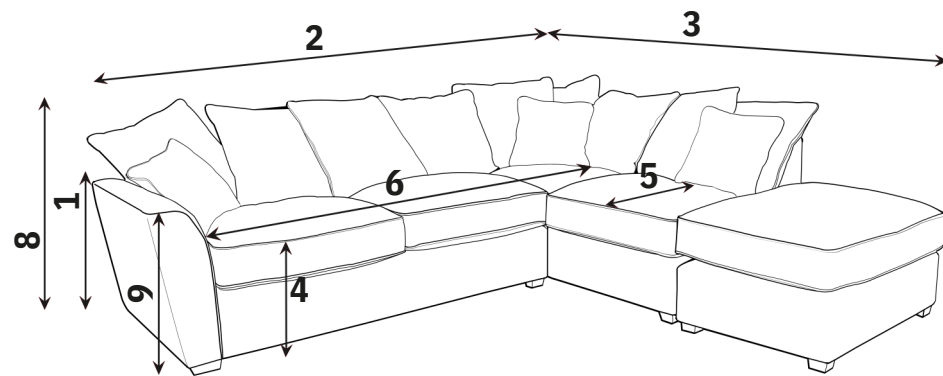

* Hardwood & composite board frame.

* Dowelled, screwed, glued & stapled joinery.

* Chrome & Wood foot options.

* Fibre filled backs for added comfort.

* Reversible pillow back cushions for durability and comfort.

* Fibre filled scatters included.

* Award winning foamflex seat interior with 5 year guarantee.

* Serpentine seat springs & silent wire.

* Superloop back springs.

DIMENSION GUIDE