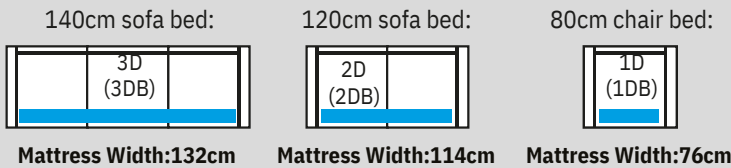

A three fold metal action with a sprung 'polyprop' base. Complemented by a high performance foam mattress. For occasional use only.

Mattress Thickness: 6cm
Mattress Length: 185cm
3 fold action is 140Kg total max occupancy weight

DELUXE ACTION & SPRUNG MATTRESS

A two fold metal action with beech slats. Complemented by a deluxe sprung mattress. For everyday use.

Mattress thickness: 11.5cm
Mattress Length: 183cm
2 fold action is 160Kg total max occupancy weight