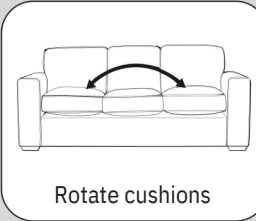

COMFI-FLEX CARE GUIDE

100% high-density layered foam, domed for increased shape retention and topped with a soft layer for extra comfort. Comfi-flex is a high-performance luxury seat.

Comfi-flex Seat Cushions don't need to be plumped, but seat covers should be rotated and redressed regularly to realign the seat edges. Rotating seat cushions occasionally will also help to maintain your upholstery. For further information on maintaining your furniture please refer to the care guide located under the seat platform.

- Beech (Light)
- Limed Oak
- Mid Oak
- Dark Ash (Dark)