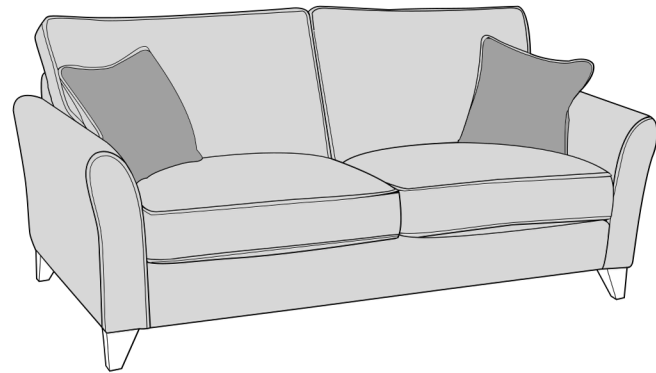

COMFI-FLEX

28/03/2023

FAIRFAX COVER GUIDE - STANDARD BACK ONLY

Please use this guide when ordering the following pieces to clarify cover options.

4 Seater Sofa (4ST)

3 Seater sofa (3ST)

2 Seater sofa (2ST)

Love chair (LOV)

Arm chair (1ST)

3 Seater Sofa Bed (3SB, 3DB)

(Available in Standard or Deluxe)

2 Seater Sofa Bed (2SB, 2DB)

(Available in Standard or Deluxe)

Chair Sofa Bed (1SB, 1DB)

(Available in Standard or Deluxe)

Standard Back Scatter Cushions

Front = Cover 2
Piping = Cover 1
Back = Cover 1

SUGGESTED ACCENT PIECE

New Fenton Footstool (FST)

APPROVED MEMBER

FAIRFAX DIMENSIONS (CM)

AVAILABLE PIECES	HEIGHT 1	WIDTH 2	DEPTH 3	SEAT HEIGHT 4	SEAT DEPTH 5	SEAT WIDTH 6	ACCESS DIAGONAL 7	OUTBACK HEIGHT 8	ARM HEIGHT 9	WEIGHT (KG)	SCATTER CUSHIONS
4 SEATER SOFA (4ST)	98	222	96	55	55	186	239	72.5	66	58.5	2
3 SEATER SOFA (3ST)	98	197	96	55	55	160	215	72.5	66	55	2
2 SEATER SOFA (2ST)	98	169	96	55	55	134	188	72.5	66	46.5	2
LOVE CHAIR (LOV)	98	126	96	55	55	92	153	72.5	66	39	2
ARM CHAIR (1ST)	98	95	96	55	55	61	131	72.5	66	37	1
SOFA BEDS - STD BACK ONLY											
1SB (80CM SOFA BED) STANDARD	98	126	96	55	55	93	153	72.5	66	54.5	2
1DB (80CM SOFA BED) DELUXE	98	126	96	55	55	93	153	72.5	66	65.5	2
2SB (120CM SOFA BED) STANDARD	98	166	96	55	55	132	188	72.5	66	64	2
2DB (120CM SOFA BED) DELUXE	98	166	96	55	55	132	188	72.5	66	83	2
3SB (140CM SOFA BED) STANDARD	98	185	96	55	55	152	209	72.5	66	70	2
3DB (140CM SOFA BED) DELUXE	98	185	96	55	55	152	209	72.5	66	91.5	2
OPEN DEPTH OF SOFA BEDS 226CM											
SUGGESTED ACCENT PIECE											
NEW FENTON FOOTSTOOL (FST)	30	106	65	N/A	N/A	N/A	117	N/A	N/A	14.5	N/A