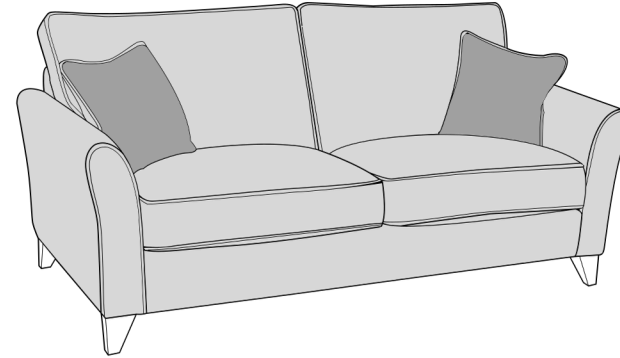

COMFI-FLEX

28/03/2023

FAIRFAX COVER GUIDE - STANDARD BACK ONLY

Please use this guide when ordering the following pieces to clarify cover options.

4 Seater Sofa (4ST)

3 Seater sofa (3ST)

2 Seater sofa (2ST)

Love chair (LOV)

Arm chair (1ST)

3 Seater Sofa Bed (3SB, 3DB)

(Available in Standard or Deluxe)

2 Seater Sofa Bed (2SB, 2DB)

(Available in Standard or Deluxe)

Chair Sofa Bed (1SB, 1DB)

(Available in Standard or Deluxe)

Standard Back Scatter Cushions

Front = Cover 2
Piping = Cover 1
Back = Cover 1

SUGGESTED ACCENT PIECE

New Fenton Footstool (FST)

APPROVED MEMBER

FAIRFAX DIMENSIONS (CM)

AVAILABLE PIECES	HEIGHT 1	WIDTH 2	DEPTH 3	SEAT HEIGHT 4	SEAT DEPTH 5	SEAT WIDTH 6	ACCESS DIAGONAL 7	OUTBACK HEIGHT 8	ARM HEIGHT 9	WEIGHT (KG)	SCATTER CUSHIONS
4 SEATER SOFA (4ST)	98	222	96	55	55	186	239	72.5	66	58.5	2
3 SEATER SOFA (3ST)	98	197	96	55	55	160	215	72.5	66	55	2
2 SEATER SOFA (2ST)	98	169	96	55	55	134	188	72.5	66	46.5	2
LOVE CHAIR (LOV)	98	126	96	55	55	92	153	72.5	66	39	2
ARM CHAIR (1ST)	98	95	96	55	55	61	131	72.5	66	37	1
SOFA BEDS - STD BACK ONLY											
1SB (80CM SOFA BED) STANDARD	98	126	96	55	55	93	153	72.5	66	54.5	2
1DB (80CM SOFA BED) DELUXE	98	126	96	55	55	93	153	72.5	66	65.5	2
2SB (120CM SOFA BED) STANDARD	98	166	96	55	55	132	188	72.5	66	64	2
2DB (120CM SOFA BED) DELUXE	98	166	96	55	55	132	188	72.5	66	83	2
3SB (140CM SOFA BED) STANDARD	98	185	96	55	55	152	209	72.5	66	70	2
3DB (140CM SOFA BED) DELUXE	98	185	96	55	55	152	209	72.5	66	91.5	2
OPEN DEPTH OF SOFA BEDS 226CM											
SUGGESTED ACCENT PIECE											
NEW FENTON FOOTSTOOL (FST)	30	106	65	N/A	N/A	N/A	117	N/A	N/A	14.5	N/A