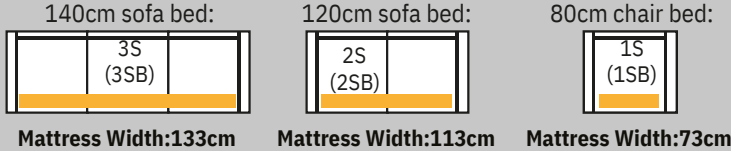

Front = Cover 2
Piping = Cover 1
Back = Cover 1

SUGGESTED ACCENT PIECE

New Fenton Footstool (FST)

APPROVED MEMBER

FAIRFAX DIMENSIONS (CM)

AVAILABLE PIECES	HEIGHT 1	WIDTH 2	DEPTH 3	SEAT HEIGHT 4	SEAT DEPTH 5	SEAT WIDTH 6	ACCESS DIAGONAL 7	OUTBACK HEIGHT 8	ARM HEIGHT 9	WEIGHT (KG)	SCATTER CUSHIONS
4 SEATER SOFA (4ST)	98	222	96	55	55	186	239	72.5	66	58.5	2
3 SEATER SOFA (3ST)	98	197	96	55	55	160	215	72.5	66	55	2
2 SEATER SOFA (2ST)	98	169	96	55	55	134	188	72.5	66	46.5	2
LOVE CHAIR (LOV)	98	126	96	55	55	92	153	72.5	66	39	2
ARM CHAIR (1ST)	98	95	96	55	55	61	131	72.5	66	37	1
SOFA BEDS - STD BACK ONLY											
1SB (80CM SOFA BED) STANDARD	98	126	96	55	55	93	153	72.5	66	54.5	2
1DB (80CM SOFA BED) DELUXE	98	126	96	55	55	93	153	72.5	66	65.5	2
2SB (120CM SOFA BED) STANDARD	98	166	96	55	55	132	188	72.5	66	64	2
2DB (120CM SOFA BED) DELUXE	98	166	96	55	55	132	188	72.5	66	83	2
3SB (140CM SOFA BED) STANDARD	98	185	96	55	55	152	209	72.5	66	70	2
3DB (140CM SOFA BED) DELUXE	98	185	96	55	55	152	209	72.5	66	91.5	2
OPEN DEPTH OF SOFA BEDS 226CM											
SUGGESTED ACCENT PIECE											
NEW FENTON FOOTSTOOL (FST)	30	106	65	N/A	N/A	N/A	117	N/A	N/A	14.5	N/A

A three fold metal action with a sprung 'polyprop' base. Complemented by a high performance foam mattress. For occasional use only.

Mattress Thickness: 6cm
Mattress Length: 185cm
3 fold action is 140Kg total max occupancy weight

DELUXE ACTION & SPRUNG MATTRESS

A two fold metal action with beech slats. Complemented by a deluxe sprung mattress. For everyday use.

Mattress thickness: 11.5cm
Mattress Length: 183cm
2 fold action is 160Kg total max occupancy weight

- Beech (Light)
- Limed Oak
- Mid Oak
- Dark Ash (Dark)

FOOT OPTIONS:

SOFA BED FEET:

Please note : All dimensions are approximate. Allow tolerance of +/- 2.5cm. Weight limits per seat: tested according with BS EN 12520:2010 & BS EN 1022:2005 for general domestic use which are based on persons weighing up to a maximum of 110kg.