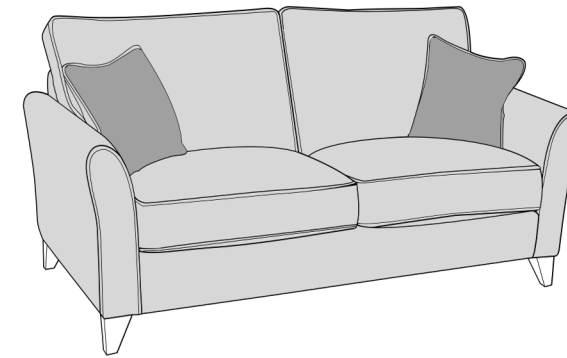

COMFI-FLEX

28/03/2023

FAIRFAX COVER GUIDE - STANDARD BACK ONLY

Please use this guide when ordering the following pieces to clarify cover options.

4 Seater Sofa (4ST)

3 Seater sofa (3ST)

2 Seater sofa (2ST)

Love chair (LOV)

Arm chair (1ST)

3 Seater Sofa Bed (3SB, 3DB)

(Available in Standard or Deluxe)

2 Seater Sofa Bed (2SB, 2DB)

(Available in Standard or Deluxe)

Chair Sofa Bed (1SB, 1DB)

(Available in Standard or Deluxe)

Standard Back Scatter Cushions

Front = Cover 2
Piping = Cover 1
Back = Cover 1

SUGGESTED ACCENT PIECE

New Fenton Footstool (FST)

APPROVED MEMBER

FAIRFAX DIMENSIONS (CM)

AVAILABLE PIECES	HEIGHT 1	WIDTH 2	DEPTH 3	SEAT HEIGHT 4	SEAT DEPTH 5	SEAT WIDTH 6	ACCESS DIAGONAL 7	OUTBACK HEIGHT 8	ARM HEIGHT 9	WEIGHT (KG)	SCATTER CUSHIONS
4 SEATER SOFA (4ST)	98	222	96	55	55	186	239	72.5	66	58.5	2
3 SEATER SOFA (3ST)	98	197	96	55	55	160	215	72.5	66	55	2
2 SEATER SOFA (2ST)	98	169	96	55	55	134	188	72.5	66	46.5	2
LOVE CHAIR (LOV)	98	126	96	55	55	92	153	72.5	66	39	2
ARM CHAIR (1ST)	98	95	96	55	55	61	131	72.5	66	37	1
SOFA BEDS - STD BACK ONLY											
1SB (80CM SOFA BED) STANDARD	98	126	96	55	55	93	153	72.5	66	54.5	2
1DB (80CM SOFA BED) DELUXE	98	126	96	55	55	93	153	72.5	66	65.5	2
2SB (120CM SOFA BED) STANDARD	98	166	96	55	55	132	188	72.5	66	64	2
2DB (120CM SOFA BED) DELUXE	98	166	96	55	55	132	188	72.5	66	83	2
3SB (140CM SOFA BED) STANDARD	98	185	96	55	55	152	209	72.5	66	70	2
3DB (140CM SOFA BED) DELUXE	98	185	96	55	55	152	209	72.5	66	91.5	2
OPEN DEPTH OF SOFA BEDS 226CM											
SUGGESTED ACCENT PIECE											
NEW FENTON FOOTSTOOL (FST)	30	106	65	N/A	N/A	N/A	117	N/A	N/A	14.5	N/A