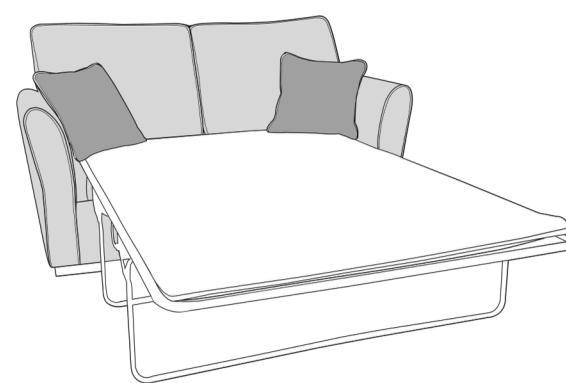

COMFI-FLEX

28/03/2023

FAIRFAX COVER GUIDE - STANDARD BACK ONLY

Please use this guide when ordering the following pieces to clarify cover options.

4 Seater Sofa (4ST)

3 Seater sofa (3ST)

2 Seater sofa (2ST)

Love chair (LOV)

Arm chair (1ST)

3 Seater Sofa Bed (3SB, 3DB)

(Available in Standard or Deluxe)

2 Seater Sofa Bed (2SB, 2DB)

(Available in Standard or Deluxe)

Chair Sofa Bed (1SB, 1DB)

(Available in Standard or Deluxe)

Standard Back Scatter Cushions

Front = Cover 2
Piping = Cover 1
Back = Cover 1

SUGGESTED ACCENT PIECE

New Fenton Footstool (FST)

APPROVED MEMBER

FAIRFAX DIMENSIONS (CM)

AVAILABLE PIECES	HEIGHT 1	WIDTH 2	DEPTH 3	SEAT HEIGHT 4	SEAT DEPTH 5	SEAT WIDTH 6	ACCESS DIAGONAL 7	OUTBACK HEIGHT 8	ARM HEIGHT 9	WEIGHT (KG)	SCATTER CUSHIONS
4 SEATER SOFA (4ST)	98	222	96	55	55	186	239	72.5	66	58.5	2
3 SEATER SOFA (3ST)	98	197	96	55	55	160	215	72.5	66	55	2
2 SEATER SOFA (2ST)	98	169	96	55	55	134	188	72.5	66	46.5	2
LOVE CHAIR (LOV)	98	126	96	55	55	92	153	72.5	66	39	2
ARM CHAIR (1ST)	98	95	96	55	55	61	131	72.5	66	37	1
SOFA BEDS - STD BACK ONLY											
1SB (80CM SOFA BED) STANDARD	98	126	96	55	55	93	153	72.5	66	54.5	2
1DB (80CM SOFA BED) DELUXE	98	126	96	55	55	93	153	72.5	66	65.5	2
2SB (120CM SOFA BED) STANDARD	98	166	96	55	55	132	188	72.5	66	64	2
2DB (120CM SOFA BED) DELUXE	98	166	96	55	55	132	188	72.5	66	83	2
3SB (140CM SOFA BED) STANDARD	98	185	96	55	55	152	209	72.5	66	70	2
3DB (140CM SOFA BED) DELUXE	98	185	96	55	55	152	209	72.5	66	91.5	2
OPEN DEPTH OF SOFA BEDS 226CM											
SUGGESTED ACCENT PIECE											
NEW FENTON FOOTSTOOL (FST)	30	106	65	N/A	N/A	N/A	117	N/A	N/A	14.5	N/A

Sofa beds available as standard back only

DIMENSION GUIDE

Check the diagonal access dimension to ensure furniture will fit in your home.

- 1 - HEIGHT
- 2 - WIDTH
- 3 - DEPTH
- 4 - SEAT HEIGHT
- 5 - SEAT DEPTH (STD & PILLOW)
- 6 - SEAT WIDTH
- 7 - DIAGONAL ACCESS
- 8 - OUTBACK HEIGHT
- 9 - ARM HEIGHT