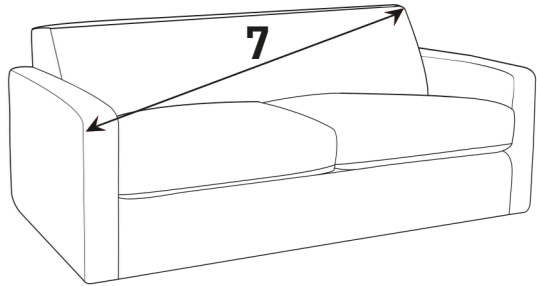

Arm chair (1ST)

3 Seater Sofa Bed (3SB, 3DB)

(Available in Standard or Deluxe)

2 Seater Sofa Bed (2SB, 2DB)

(Available in Standard or Deluxe)

Chair Sofa Bed (1SB, 1DB)

(Available in Standard or Deluxe)

Standard Back Scatter Cushions

Front = Cover 2
Piping = Cover 1
Back = Cover 1

SUGGESTED ACCENT PIECE

New Fenton Footstool (FST)

APPROVED MEMBER

FAIRFAX DIMENSIONS (CM)

AVAILABLE PIECES	HEIGHT 1	WIDTH 2	DEPTH 3	SEAT HEIGHT 4	SEAT DEPTH 5	SEAT WIDTH 6	ACCESS DIAGONAL 7	OUTBACK HEIGHT 8	ARM HEIGHT 9	WEIGHT (KG)	SCATTER CUSHIONS
4 SEATER SOFA (4ST)	98	222	96	55	55	186	239	72.5	66	58.5	2
3 SEATER SOFA (3ST)	98	197	96	55	55	160	215	72.5	66	55	2
2 SEATER SOFA (2ST)	98	169	96	55	55	134	188	72.5	66	46.5	2
LOVE CHAIR (LOV)	98	126	96	55	55	92	153	72.5	66	39	2
ARM CHAIR (1ST)	98	95	96	55	55	61	131	72.5	66	37	1
SOFA BEDS - STD BACK ONLY											
1SB (80CM SOFA BED) STANDARD	98	126	96	55	55	93	153	72.5	66	54.5	2
1DB (80CM SOFA BED) DELUXE	98	126	96	55	55	93	153	72.5	66	65.5	2
2SB (120CM SOFA BED) STANDARD	98	166	96	55	55	132	188	72.5	66	64	2
2DB (120CM SOFA BED) DELUXE	98	166	96	55	55	132	188	72.5	66	83	2
3SB (140CM SOFA BED) STANDARD	98	185	96	55	55	152	209	72.5	66	70	2
3DB (140CM SOFA BED) DELUXE	98	185	96	55	55	152	209	72.5	66	91.5	2
OPEN DEPTH OF SOFA BEDS 226CM											
SUGGESTED ACCENT PIECE											
NEW FENTON FOOTSTOOL (FST)	30	106	65	N/A	N/A	N/A	117	N/A	N/A	14.5	N/A

DELUXE ACTION & SPRUNG MATTRESS

A two fold metal action with beech slats. Complemented by a deluxe sprung mattress. For everyday use.

Mattress thickness: 11.5cm
Mattress Length: 183cm
2 fold action is 160Kg total max occupancy weight

Sofa beds available as standard back only

DIMENSION GUIDE

Check the diagonal access dimension to ensure furniture will fit in your home.

- 1 - HEIGHT
- 2 - WIDTH
- 3 - DEPTH
- 4 - SEAT HEIGHT
- 5 - SEAT DEPTH (STD & PILLOW)
- 6 - SEAT WIDTH
- 7 - DIAGONAL ACCESS
- 8 - OUTBACK HEIGHT
- 9 - ARM HEIGHT