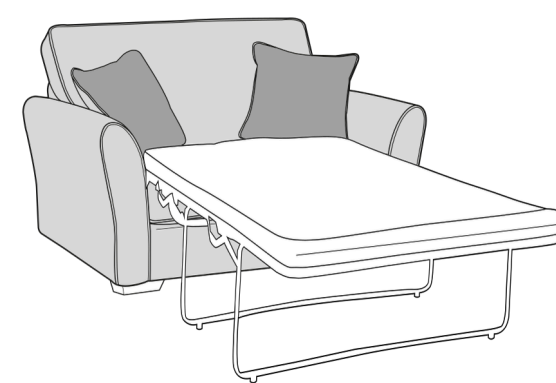

COMFI-FLEX

28/03/2023

FAIRFAX COVER GUIDE - STANDARD BACK ONLY

Please use this guide when ordering the following pieces to clarify cover options.

4 Seater Sofa (4ST)

3 Seater sofa (3ST)

2 Seater sofa (2ST)

Love chair (LOV)

Arm chair (1ST)

3 Seater Sofa Bed (3SB, 3DB)

(Available in Standard or Deluxe)

2 Seater Sofa Bed (2SB, 2DB)

(Available in Standard or Deluxe)

Chair Sofa Bed (1SB, 1DB)

(Available in Standard or Deluxe)

Standard Back Scatter Cushions

Front = Cover 2
Piping = Cover 1
Back = Cover 1

SUGGESTED ACCENT PIECE

New Fenton Footstool (FST)

APPROVED MEMBER

FAIRFAX DIMENSIONS (CM)

AVAILABLE PIECES	HEIGHT 1	WIDTH 2	DEPTH 3	SEAT HEIGHT 4	SEAT DEPTH 5	SEAT WIDTH 6	ACCESS DIAGONAL 7	OUTBACK HEIGHT 8	ARM HEIGHT 9	WEIGHT (KG)	SCATTER CUSHIONS
4 SEATER SOFA (4ST)	98	222	96	55	55	186	239	72.5	66	58.5	2
3 SEATER SOFA (3ST)	98	197	96	55	55	160	215	72.5	66	55	2
2 SEATER SOFA (2ST)	98	169	96	55	55	134	188	72.5	66	46.5	2
LOVE CHAIR (LOV)	98	126	96	55	55	92	153	72.5	66	39	2
ARM CHAIR (1ST)	98	95	96	55	55	61	131	72.5	66	37	1
SOFA BEDS - STD BACK ONLY											
1SB (80CM SOFA BED) STANDARD	98	126	96	55	55	93	153	72.5	66	54.5	2
1DB (80CM SOFA BED) DELUXE	98	126	96	55	55	93	153	72.5	66	65.5	2
2SB (120CM SOFA BED) STANDARD	98	166	96	55	55	132	188	72.5	66	64	2
2DB (120CM SOFA BED) DELUXE	98	166	96	55	55	132	188	72.5	66	83	2
3SB (140CM SOFA BED) STANDARD	98	185	96	55	55	152	209	72.5	66	70	2
3DB (140CM SOFA BED) DELUXE	98	185	96	55	55	152	209	72.5	66	91.5	2
OPEN DEPTH OF SOFA BEDS 226CM											
SUGGESTED ACCENT PIECE											
NEW FENTON FOOTSTOOL (FST)	30	106	65	N/A	N/A	N/A	117	N/A	N/A	14.5	N/A