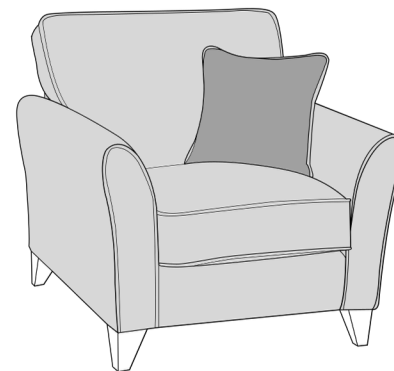

COMFI-FLEX

28/03/2023

FAIRFAX COVER GUIDE - STANDARD BACK ONLY

Please use this guide when ordering the following pieces to clarify cover options.

4 Seater Sofa (4ST)

3 Seater sofa (3ST)

2 Seater sofa (2ST)

Love chair (LOV)

Arm chair (1ST)

3 Seater Sofa Bed (3SB, 3DB)

(Available in Standard or Deluxe)

2 Seater Sofa Bed (2SB, 2DB)

(Available in Standard or Deluxe)

Chair Sofa Bed (1SB, 1DB)

(Available in Standard or Deluxe)

Standard Back Scatter Cushions

Front = Cover 2
Piping = Cover 1
Back = Cover 1

SUGGESTED ACCENT PIECE

New Fenton Footstool (FST)

APPROVED MEMBER

FAIRFAX DIMENSIONS (CM)

AVAILABLE PIECES	HEIGHT 1	WIDTH 2	DEPTH 3	SEAT HEIGHT 4	SEAT DEPTH 5	SEAT WIDTH 6	ACCESS DIAGONAL 7	OUTBACK HEIGHT 8	ARM HEIGHT 9	WEIGHT (KG)	SCATTER CUSHIONS
4 SEATER SOFA (4ST)	98	222	96	55	55	186	239	72.5	66	58.5	2
3 SEATER SOFA (3ST)	98	197	96	55	55	160	215	72.5	66	55	2
2 SEATER SOFA (2ST)	98	169	96	55	55	134	188	72.5	66	46.5	2
LOVE CHAIR (LOV)	98	126	96	55	55	92	153	72.5	66	39	2
ARM CHAIR (1ST)	98	95	96	55	55	61	131	72.5	66	37	1
SOFA BEDS - STD BACK ONLY											
1SB (80CM SOFA BED) STANDARD	98	126	96	55	55	93	153	72.5	66	54.5	2
1DB (80CM SOFA BED) DELUXE	98	126	96	55	55	93	153	72.5	66	65.5	2
2SB (120CM SOFA BED) STANDARD	98	166	96	55	55	132	188	72.5	66	64	2
2DB (120CM SOFA BED) DELUXE	98	166	96	55	55	132	188	72.5	66	83	2
3SB (140CM SOFA BED) STANDARD	98	185	96	55	55	152	209	72.5	66	70	2
3DB (140CM SOFA BED) DELUXE	98	185	96	55	55	152	209	72.5	66	91.5	2
OPEN DEPTH OF SOFA BEDS 226CM											
SUGGESTED ACCENT PIECE											
NEW FENTON FOOTSTOOL (FST)	30	106	65	N/A	N/A	N/A	117	N/A	N/A	14.5	N/A