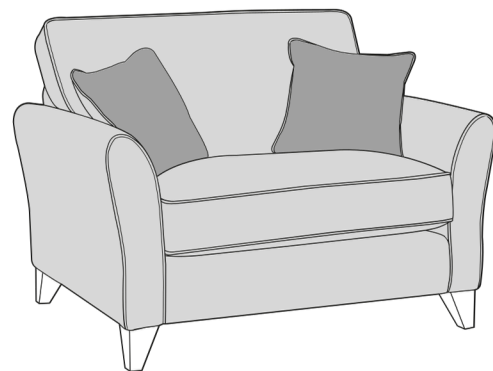

COMFI-FLEX

28/03/2023

FAIRFAX COVER GUIDE - STANDARD BACK ONLY

Please use this guide when ordering the following pieces to clarify cover options.

4 Seater Sofa (4ST)

3 Seater sofa (3ST)

2 Seater sofa (2ST)

Love chair (LOV)

Arm chair (1ST)

3 Seater Sofa Bed (3SB, 3DB)

(Available in Standard or Deluxe)

2 Seater Sofa Bed (2SB, 2DB)

(Available in Standard or Deluxe)

Chair Sofa Bed (1SB, 1DB)

(Available in Standard or Deluxe)

Standard Back Scatter Cushions

Front = Cover 2
Piping = Cover 1
Back = Cover 1

SUGGESTED ACCENT PIECE

New Fenton Footstool (FST)

APPROVED MEMBER

FAIRFAX DIMENSIONS (CM)

AVAILABLE PIECES	HEIGHT 1	WIDTH 2	DEPTH 3	SEAT HEIGHT 4	SEAT DEPTH 5	SEAT WIDTH 6	ACCESS DIAGONAL 7	OUTBACK HEIGHT 8	ARM HEIGHT 9	WEIGHT (KG)	SCATTER CUSHIONS
4 SEATER SOFA (4ST)	98	222	96	55	55	186	239	72.5	66	58.5	2
3 SEATER SOFA (3ST)	98	197	96	55	55	160	215	72.5	66	55	2
2 SEATER SOFA (2ST)	98	169	96	55	55	134	188	72.5	66	46.5	2
LOVE CHAIR (LOV)	98	126	96	55	55	92	153	72.5	66	39	2
ARM CHAIR (1ST)	98	95	96	55	55	61	131	72.5	66	37	1
SOFA BEDS - STD BACK ONLY											
1SB (80CM SOFA BED) STANDARD	98	126	96	55	55	93	153	72.5	66	54.5	2
1DB (80CM SOFA BED) DELUXE	98	126	96	55	55	93	153	72.5	66	65.5	2
2SB (120CM SOFA BED) STANDARD	98	166	96	55	55	132	188	72.5	66	64	2
2DB (120CM SOFA BED) DELUXE	98	166	96	55	55	132	188	72.5	66	83	2
3SB (140CM SOFA BED) STANDARD	98	185	96	55	55	152	209	72.5	66	70	2
3DB (140CM SOFA BED) DELUXE	98	185	96	55	55	152	209	72.5	66	91.5	2
OPEN DEPTH OF SOFA BEDS 226CM											
SUGGESTED ACCENT PIECE											
NEW FENTON FOOTSTOOL (FST)	30	106	65	N/A	N/A	N/A	117	N/A	N/A	14.5	N/A