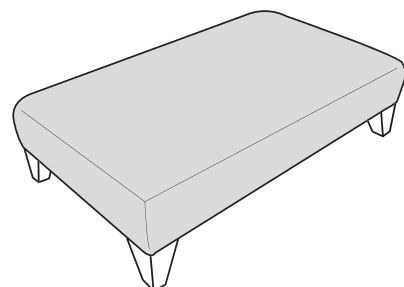

COMFI-FLEX

28/03/2023

FAIRFAX COVER GUIDE - STANDARD BACK ONLY

Please use this guide when ordering the following pieces to clarify cover options.

4 Seater Sofa (4ST)

3 Seater sofa (3ST)

2 Seater sofa (2ST)

Love chair (LOV)

Arm chair (1ST)

3 Seater Sofa Bed (3SB, 3DB)

(Available in Standard or Deluxe)

2 Seater Sofa Bed (2SB, 2DB)

(Available in Standard or Deluxe)

Chair Sofa Bed (1SB, 1DB)

(Available in Standard or Deluxe)

Standard Back Scatter Cushions

Front = Cover 2
Piping = Cover 1
Back = Cover 1

SUGGESTED ACCENT PIECE

New Fenton Footstool (FST)

APPROVED MEMBER

FAIRFAX DIMENSIONS (CM)

AVAILABLE PIECES	HEIGHT 1	WIDTH 2	DEPTH 3	SEAT HEIGHT 4	SEAT DEPTH 5	SEAT WIDTH 6	ACCESS DIAGONAL 7	OUTBACK HEIGHT 8	ARM HEIGHT 9	WEIGHT (KG)	SCATTER CUSHIONS
4 SEATER SOFA (4ST)	98	222	96	55	55	186	239	72.5	66	58.5	2
3 SEATER SOFA (3ST)	98	197	96	55	55	160	215	72.5	66	55	2
2 SEATER SOFA (2ST)	98	169	96	55	55	134	188	72.5	66	46.5	2
LOVE CHAIR (LOV)	98	126	96	55	55	92	153	72.5	66	39	2
ARM CHAIR (1ST)	98	95	96	55	55	61	131	72.5	66	37	1
SOFA BEDS - STD BACK ONLY											
1SB (80CM SOFA BED) STANDARD	98	126	96	55	55	93	153	72.5	66	54.5	2
1DB (80CM SOFA BED) DELUXE	98	126	96	55	55	93	153	72.5	66	65.5	2
2SB (120CM SOFA BED) STANDARD	98	166	96	55	55	132	188	72.5	66	64	2
2DB (120CM SOFA BED) DELUXE	98	166	96	55	55	132	188	72.5	66	83	2
3SB (140CM SOFA BED) STANDARD	98	185	96	55	55	152	209	72.5	66	70	2
3DB (140CM SOFA BED) DELUXE	98	185	96	55	55	152	209	72.5	66	91.5	2
OPEN DEPTH OF SOFA BEDS 226CM											
SUGGESTED ACCENT PIECE											
NEW FENTON FOOTSTOOL (FST)	30	106	65	N/A	N/A	N/A	117	N/A	N/A	14.5	N/A