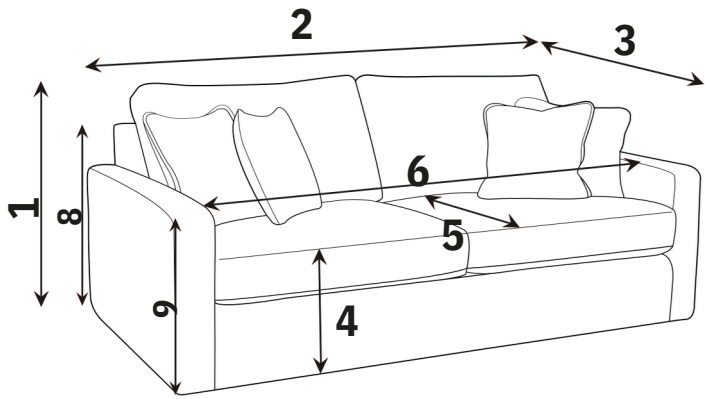

Arm chair (1ST)

3 Seater Sofa Bed (3SB, 3DB)

(Available in Standard or Deluxe)

2 Seater Sofa Bed (2SB, 2DB)

(Available in Standard or Deluxe)

Chair Sofa Bed (1SB, 1DB)

(Available in Standard or Deluxe)

Standard Back Scatter Cushions

DELUXE ACTION & SPRUNG MATTRESS

A two fold metal action with beech slats. Complemented by a deluxe sprung mattress. For everyday use.

Mattress thickness: 11.5cm
Mattress Length: 183cm
2 fold action is 160Kg total max occupancy weight

Sofa beds available as standard back only

DIMENSION GUIDE

Check the diagonal access dimension to ensure furniture will fit in your home.

- 1 - HEIGHT
- 2 - WIDTH
- 3 - DEPTH
- 4 - SEAT HEIGHT
- 5 - SEAT DEPTH (STD & PILLOW)
- 6 - SEAT WIDTH
- 7 - DIAGONAL ACCESS
- 8 - OUTBACK HEIGHT
- 9 - ARM HEIGHT