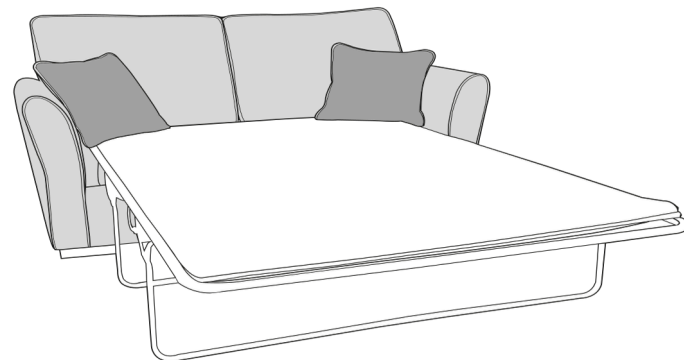

COMFI-FLEX

28/03/2023

FAIRFAX COVER GUIDE - STANDARD BACK ONLY

Please use this guide when ordering the following pieces to clarify cover options.

4 Seater Sofa (4ST)

3 Seater sofa (3ST)

2 Seater sofa (2ST)

Love chair (LOV)

Arm chair (1ST)

3 Seater Sofa Bed (3SB, 3DB)

(Available in Standard or Deluxe)

2 Seater Sofa Bed (2SB, 2DB)

(Available in Standard or Deluxe)

Chair Sofa Bed (1SB, 1DB)

(Available in Standard or Deluxe)

Standard Back Scatter Cushions

Front = Cover 2
Piping = Cover 1
Back = Cover 1

SUGGESTED ACCENT PIECE

New Fenton Footstool (FST)

APPROVED MEMBER

FAIRFAX DIMENSIONS (CM)

AVAILABLE PIECES	HEIGHT 1	WIDTH 2	DEPTH 3	SEAT HEIGHT 4	SEAT DEPTH 5	SEAT WIDTH 6	ACCESS DIAGONAL 7	OUTBACK HEIGHT 8	ARM HEIGHT 9	WEIGHT (KG)	SCATTER CUSHIONS
4 SEATER SOFA (4ST)	98	222	96	55	55	186	239	72.5	66	58.5	2
3 SEATER SOFA (3ST)	98	197	96	55	55	160	215	72.5	66	55	2
2 SEATER SOFA (2ST)	98	169	96	55	55	134	188	72.5	66	46.5	2
LOVE CHAIR (LOV)	98	126	96	55	55	92	153	72.5	66	39	2
ARM CHAIR (1ST)	98	95	96	55	55	61	131	72.5	66	37	1
SOFA BEDS - STD BACK ONLY											
1SB (80CM SOFA BED) STANDARD	98	126	96	55	55	93	153	72.5	66	54.5	2
1DB (80CM SOFA BED) DELUXE	98	126	96	55	55	93	153	72.5	66	65.5	2
2SB (120CM SOFA BED) STANDARD	98	166	96	55	55	132	188	72.5	66	64	2
2DB (120CM SOFA BED) DELUXE	98	166	96	55	55	132	188	72.5	66	83	2
3SB (140CM SOFA BED) STANDARD	98	185	96	55	55	152	209	72.5	66	70	2
3DB (140CM SOFA BED) DELUXE	98	185	96	55	55	152	209	72.5	66	91.5	2
OPEN DEPTH OF SOFA BEDS 226CM											
SUGGESTED ACCENT PIECE											
NEW FENTON FOOTSTOOL (FST)	30	106	65	N/A	N/A	N/A	117	N/A	N/A	14.5	N/A

Sofa beds available as standard back only

DIMENSION GUIDE

Check the diagonal access dimension to ensure furniture will fit in your home.

- 1 - HEIGHT
- 2 - WIDTH
- 3 - DEPTH
- 4 - SEAT HEIGHT
- 5 - SEAT DEPTH (STD & PILLOW)
- 6 - SEAT WIDTH
- 7 - DIAGONAL ACCESS
- 8 - OUTBACK HEIGHT
- 9 - ARM HEIGHT